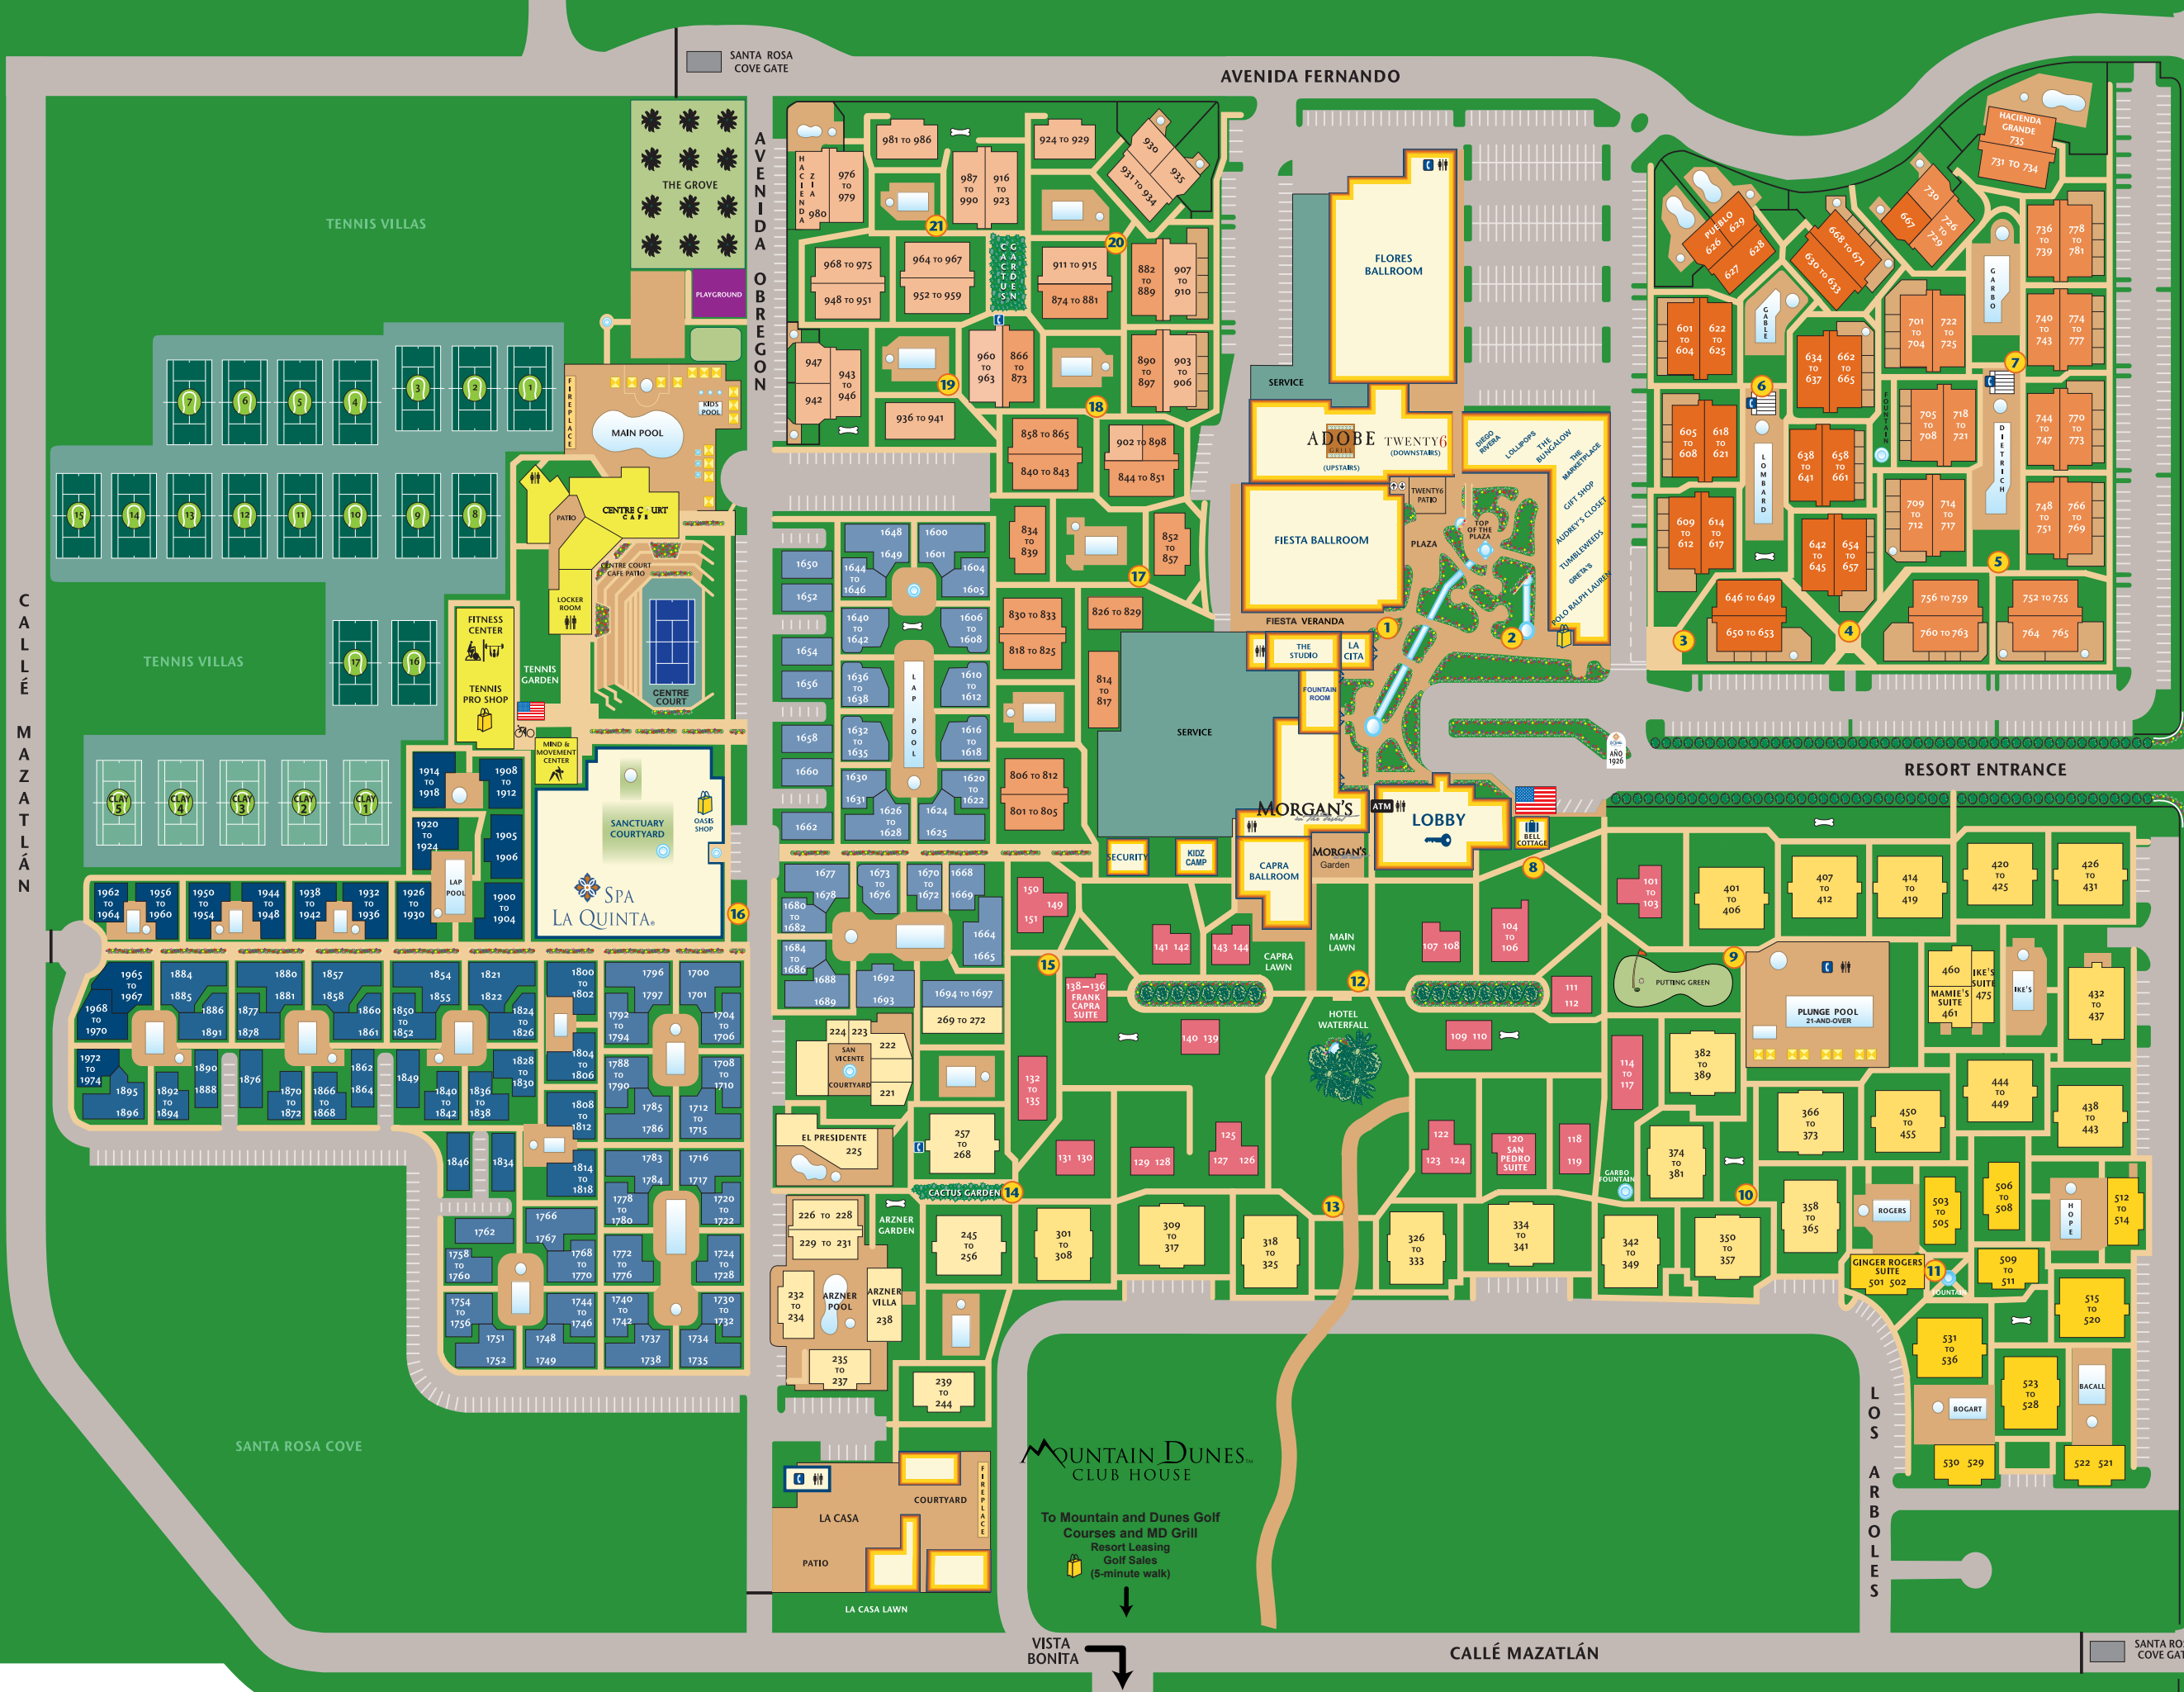

La Quinta  
RESORT & CLUB

A WALDORF ASTORIA RESORT

↑ TO  
WASHINGTON ST.  
HIGHWAY 111  
INTERSTATE 10

### MAP LEGEND

- VINTAGE CASITAS ORIGINAL ROOMS BUILT IN 1926
- CASITAS 200'S
- CASITAS 300'S
- CASITAS 400'S
- CASITAS 500'S
- CASITAS 600'S
- CASITAS 700'S
- CASITAS 800'S
- CASITAS 900'S
- VILLAS 1600'S
- VILLAS 1700'S
- VILLAS 1800'S
- VILLAS 1900'S
- PLAYGROUND
- RESORT MAPS
- PET RELIEF STATION
- PHONE
- RESTROOMS
- ELEVATOR
- CABANA
- BIKE RENTAL
- SHOPPING

↑ TO  
TOWN OF  
LA QUINTA

↓ TO  
GOLF COURSE

SANTA ROSA COVE GATE

AVENIDA FERNANDO

SANTA ROSA COVE GATE

AVENIDA OREGON

RESORT ENTRANCE

LOS ARBOLES